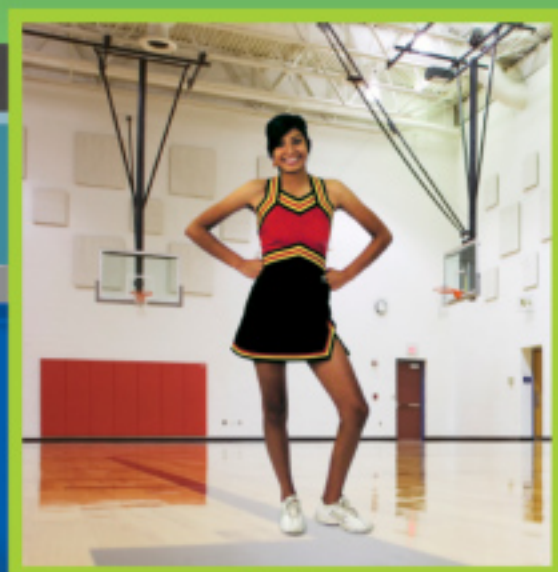

# Ex-Tra Wide Backgrounds Now Available Chroma-Key Compatible Colors 3.60m Width

BD offers versatile  
Chroma-Key  
Compatible  
Seamless  
Background Paper  
in Ex-Tra Wide  
3.60m x 30m.  
Veri Green  
Foto Blue

Also available:  
Black  
Super White  
Storm Gray

Superimposed  
image using  
Chroma-Key has  
unlimited uses for  
digital studio  
and video.

**Multiblitz**  
BACKGROUND PAPERS