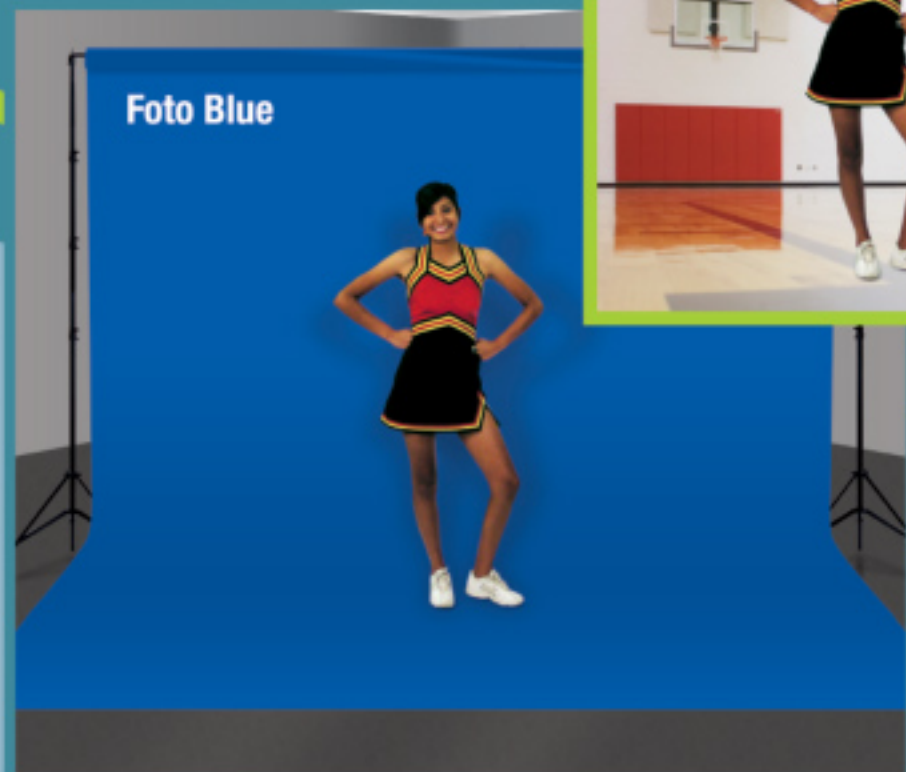

# Ex-Tra Wide Backgrounds Now Available Chroma-Key Compatible Colors 3.60m Width

BD offers versatile  
Chroma-Key  
Compatible  
Seamless  
Background Paper  
in Ex-Tra Wide  
3.60m x 30m.  
Veri Green  
Foto Blue

Also available:  
Black  
Super White  
Storm Gray

Superimposed  
image using  
Chroma-Key has  
unlimited uses for  
digital studio  
and video.

**Multiblitz**  
BACKGROUND PAPERS