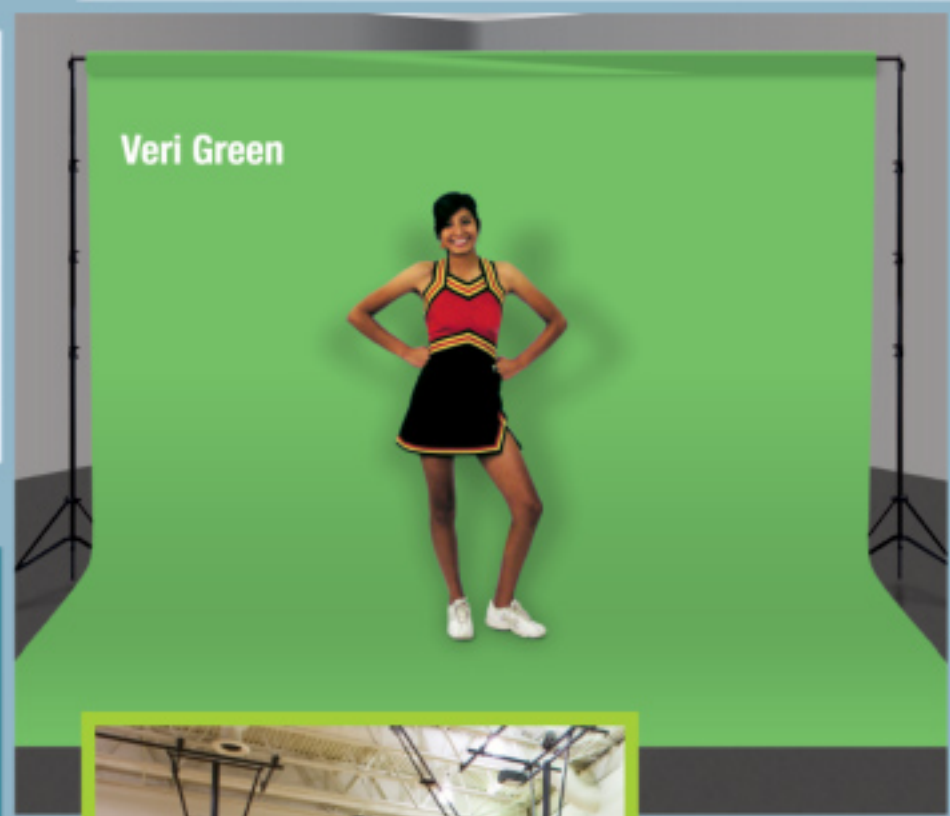

# Ex-Tra Wide Backgrounds Now Available Chroma-Key Compatible Colors 3.60m Width

BD offers versatile  
Chroma-Key  
Compatible  
Seamless  
Background Paper  
in Ex-Tra Wide  
3.60m x 30m.  
Veri Green  
Foto Blue

Also available:  
Black  
Super White  
Storm Gray

Superimposed  
image using  
Chroma-Key has  
unlimited uses for  
digital studio  
and video.

**Multiblitz**  
BACKGROUND PAPERS